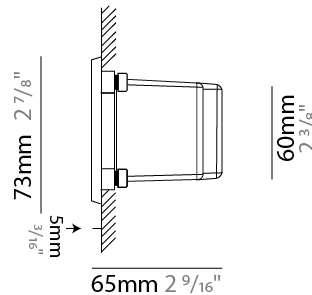

GENERAL

Series: New Green
Subseries: New Green M
Brand: Side
Division: Exterior
Mounting Type: Recessed
Mounting Location: Wall
Subcategory: Step Light

PHYSICAL

Shape: Rectangle
Length (mm): 202
Length (in): 7 ¹⁵/₁₆
Width (mm): 73
Width (in): 2 ⁷/₈
Height (mm): 65
Height (in): 2 ⁹/₁₆
Min. Recessing Depth (mm): 70
Min. Recessing Depth (in): 2 ³/₄
Light Distribution: Asymmetric
Weight (kg): 0.8
Weight (lbs): 1.76
Diffuser: Clear tempered glass
Gasket: Silicone rubber
Fixture Finish: WHI / BLK / GRY
Fixture Material: Aluminum Die Cast

ELECTRICAL

Lamp Type: LED (Zhaga Standard)
Input Wattage (W): 3.65
Total Output Wattage (W): 2.97
Dimming: Non-Dimmable
Driver Included: No
Driver Location: Remote
Driver Type: Constant Current - 120Vac
Driver Class: Class 2
Input Voltage (V): 120 - 277
Constant Current (mA): 350
Upon Request: 0-10Vdc dimming / Phase dimming 120Vac / Non-dimming 120/277Vac

LED

Color Temperature (°K): 3000 / 4000
Max. Delivered Lumen (lm): 195.7 / 204.4
Nominal Lumen (lm): 450 / 470
CRI: >90 CRI
Lamp Life (hrs): 50000

OPTICAL

Optic°: Asymmetrical

RATINGS AND CERTIFICATIONS

Certified By: Certified for North American Standards
IP rating: IP65
IK Rating: IK07

PROJECT
TYPE
SPECIFIER
QUANTITY
DATE