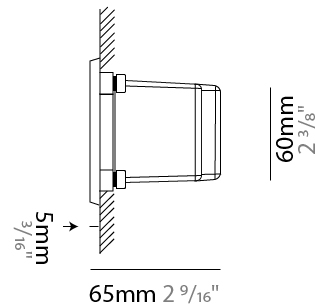

116mm 4 ⁹/₁₆"