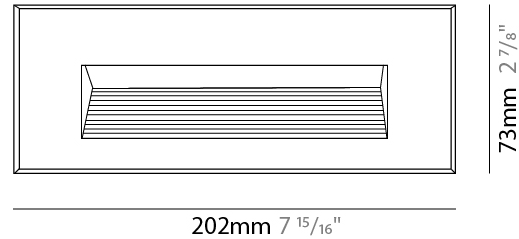

GENERAL

Series: New Green
Subseries: New Green M
Brand: Side
Division: Exterior
Mounting Type: Recessed
Mounting Location: Wall
Subcategory: Step Light

PHYSICAL

Shape: Rectangle
Length (mm): 202
Length (in): 7 ¹⁵/₁₆
Width (mm): 73
Width (in): 2 ⁷/₈
Height (mm): 65
Height (in): 2 ⁹/₁₆
Min. Recessing Depth (mm): 70
Min. Recessing Depth (in): 2 ³/₄
Light Distribution: Asymmetric
Weight (kg): 0.8
Weight (lbs): 1.76
Diffuser: Clear tempered glass
Gasket: Silicone rubber
Fixture Finish: WHI / BLK / GRY
Fixture Material: Aluminum Die Cast

ELECTRICAL

Lamp Type: LED (Zhaga Standard)
Input Wattage (W): 3.65
Total Output Wattage (W): 2.97
Dimming: Non-Dimmable
Driver Included: No
Driver Location: Remote
Driver Type: Constant Current - 120Vac
Driver Class: Class 2
Input Voltage (V): 120 - 277
Constant Current (mA): 350
Upon Request: 0-10Vdc dimming / Phase dimming 120Vac / Non-dimming 120/277Vac

LED

Color Temperature (°K): 3000 / 4000
Max. Delivered Lumen (lm): 195.7 / 204.4
Nominal Lumen (lm): 450 / 470
CRI: >90 CRI
Lamp Life (hrs): 50000

OPTICAL

Optic°: Asymmetrical

RATINGS AND CERTIFICATIONS

Certified By: Certified for North American Standards
IP rating: IP65
IK Rating: IK07

PROJECT
TYPE
SPECIFIER
QUANTITY
DATE