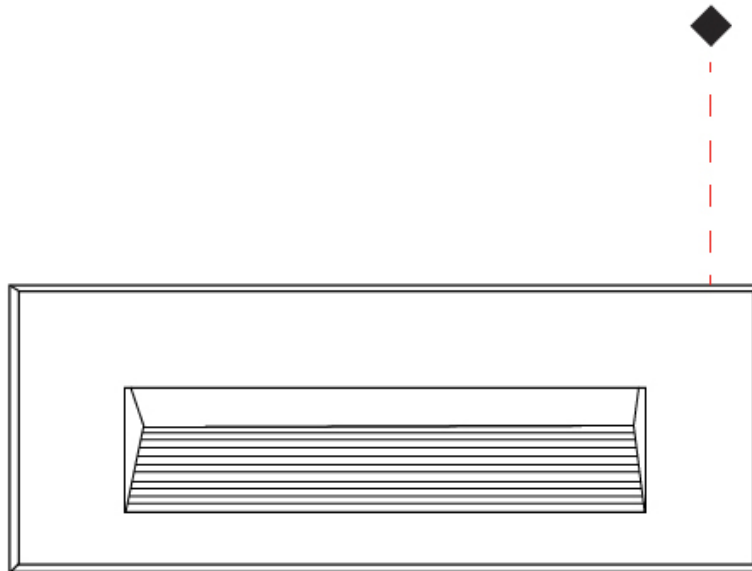

E10R0029-

PROJECT

TYPE

SPECIFIER

QUANTITY

DATE