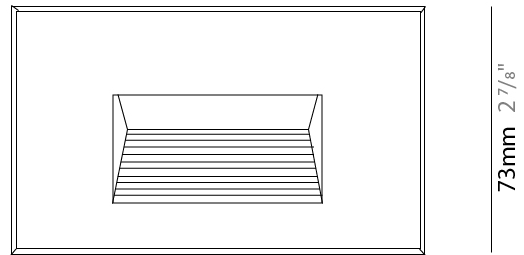

base number   Color   Finish
Temperature   Options

1. To build a product code in our configurator select the specify button on the base model # product page
2. To build a manual product code on this datasheet choose from the options listed below in blue font and add the suffix to the base model #

GENERAL

Series: New Green
Subseries: New Green XS
Brand: Side
Division: Exterior
Mounting Type: Recessed
Mounting Location: Wall
Subcategory: Step Light

PHYSICAL

Shape: Rectangle
Length (mm): 116
Length (in): 4 ⁹/₁₆
Width (mm): 73
Width (in): 2 ⁷/₈
Depth (mm): 65
Depth (in): 2 ⁵/₁₆
Light Distribution: Asymmetric
Weight (kg): 0.4
Weight (lbs): 0.88
Diffuser: Clear tempered glass
Gasket: Silicon rubber
Fixture Finish: WHI / BLK / GRY
Fixture Material: Aluminum Die Cast

ELECTRICAL

Lamp Type: LED (Zhaga Standard)
Input Wattage (W): 2
Total Output Wattage (W): 1.05
Dimming: Non-Dimmable
Driver Included: No
Driver Location: Remote
Driver Type: Constant Current - Universal
Driver Class: Class 2
Input Voltage (V): 120 - 277
Constant Current (MA): 350
Upon Request: 0-10Vdc dimming / Phase dimming 120Vac

LED

Color Temperature (°K): 3000 / 4000
Max. Delivered Lumen (lm): 103.7 / 116.6
Nominal Lumen (lm): 240 / 270
CRI: >90 CRI
Lamp Life (hrs): 50000

OPTICAL

Optic°: Asymmetrical

RATINGS AND CERTIFICATIONS

Certified By: Certified for North American Standards
IP rating: IP65
IK Rating: IK07

PROJECT
TYPE
SPECIFIER
QUANTITY
DATE